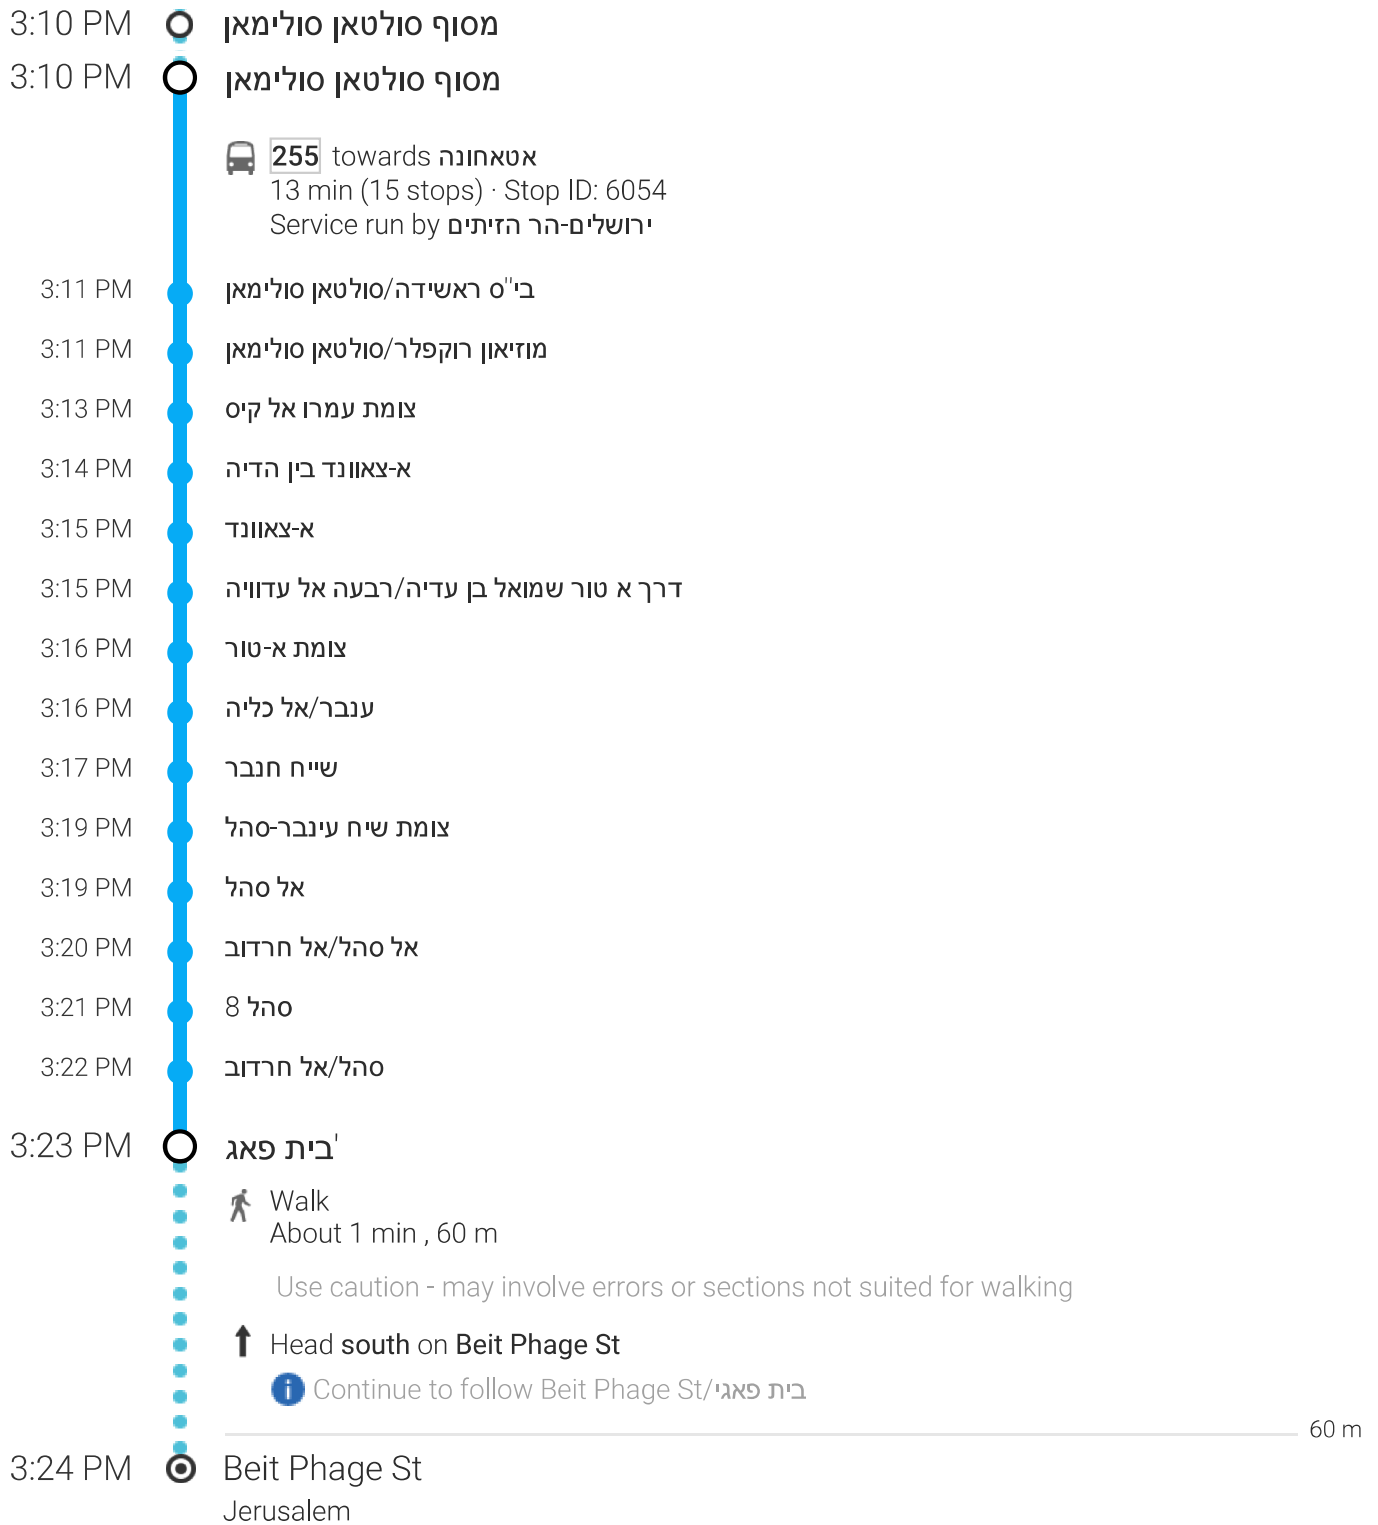

Directions from מסוף סולטאן סולימאן to Beit Phage St

3:10 PM–3:24 PM (14 min)

### Tickets and information

ירושלים-הר הזיתים

These directions are for planning purposes only. You may find that construction projects, traffic, weather, or other events may cause conditions to differ from the map

2.7.2015

מסוף סולטאן סולימאן to Beit Phage St, Jerusalem - Google Maps

results, and you should plan your route accordingly. You must obey all signs or notices regarding your route.