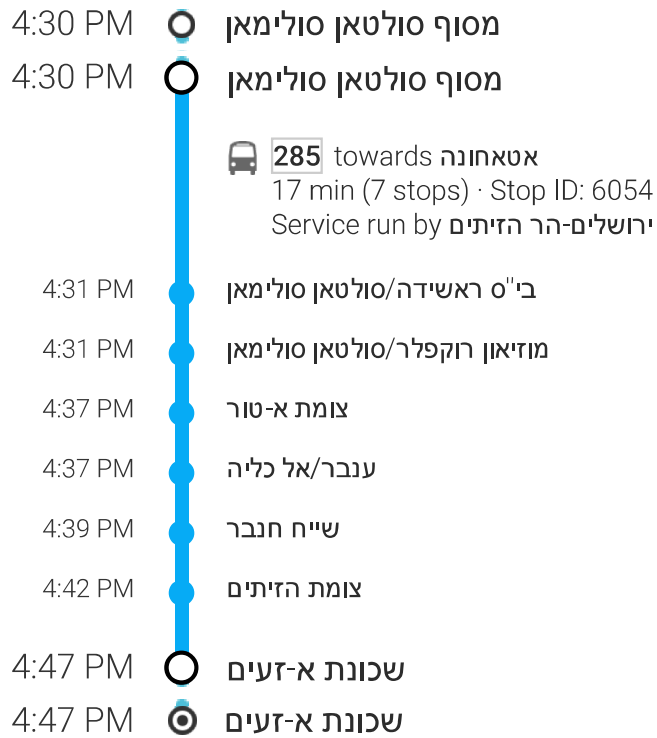

Directions from **מסוף סולטאן סולימאן** to **שכונת א-זעים**

4:30 PM–4:47 PM (17 min)

Tickets and information

ירושלים-הר הזיתים

These directions are for planning purposes only. You may find that construction projects, traffic, weather, or other events may cause conditions to differ from the map results, and you should plan your route accordingly. You must obey all signs or notices regarding your route.