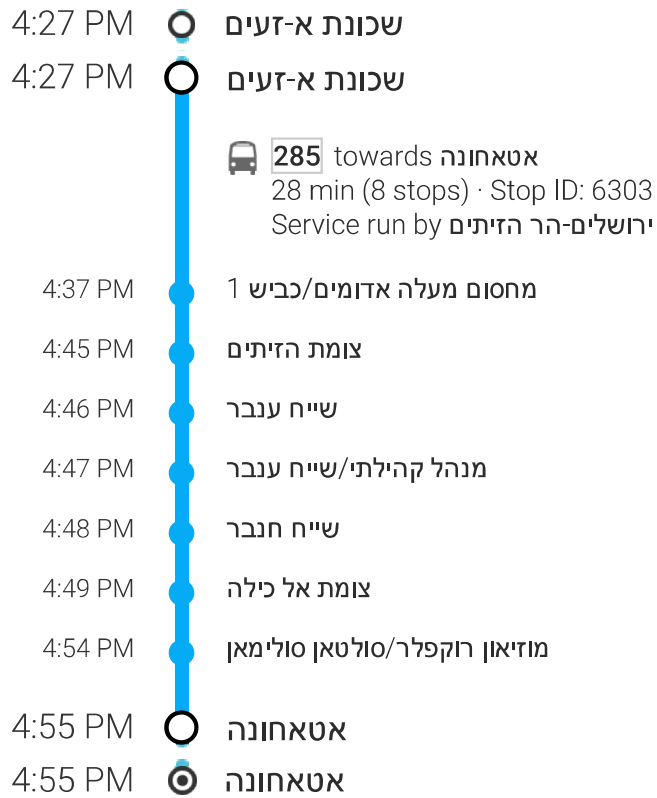

Directions from שכונת א-זעים to אטאחונה

4:27 PM–4:55 PM (28 min)

Tickets and information

ירושלים-הר הזיתים

These directions are for planning purposes only. You may find that construction projects, traffic, weather, or other events may cause conditions to differ from the map results, and you should plan your route accordingly. You must obey all signs or notices regarding your route.